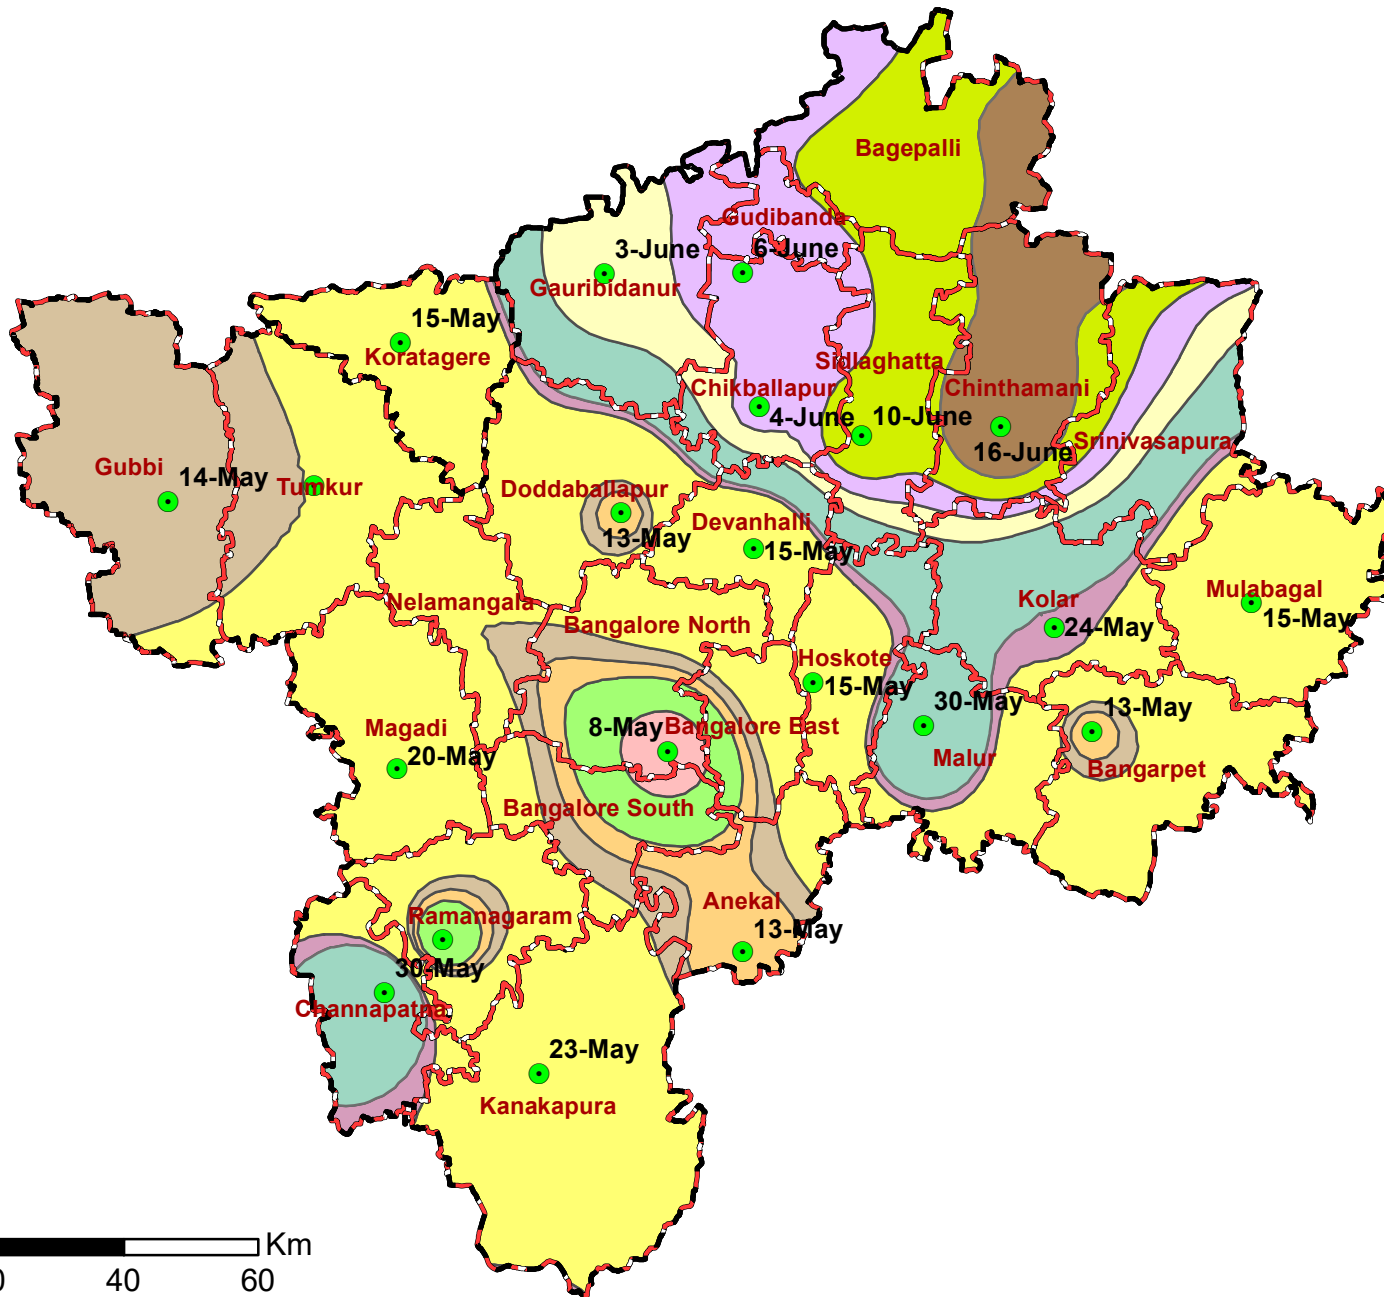

Agro-Climatic Onset of Monsoon in ZONE - 5 of Southern karnataka

Legend